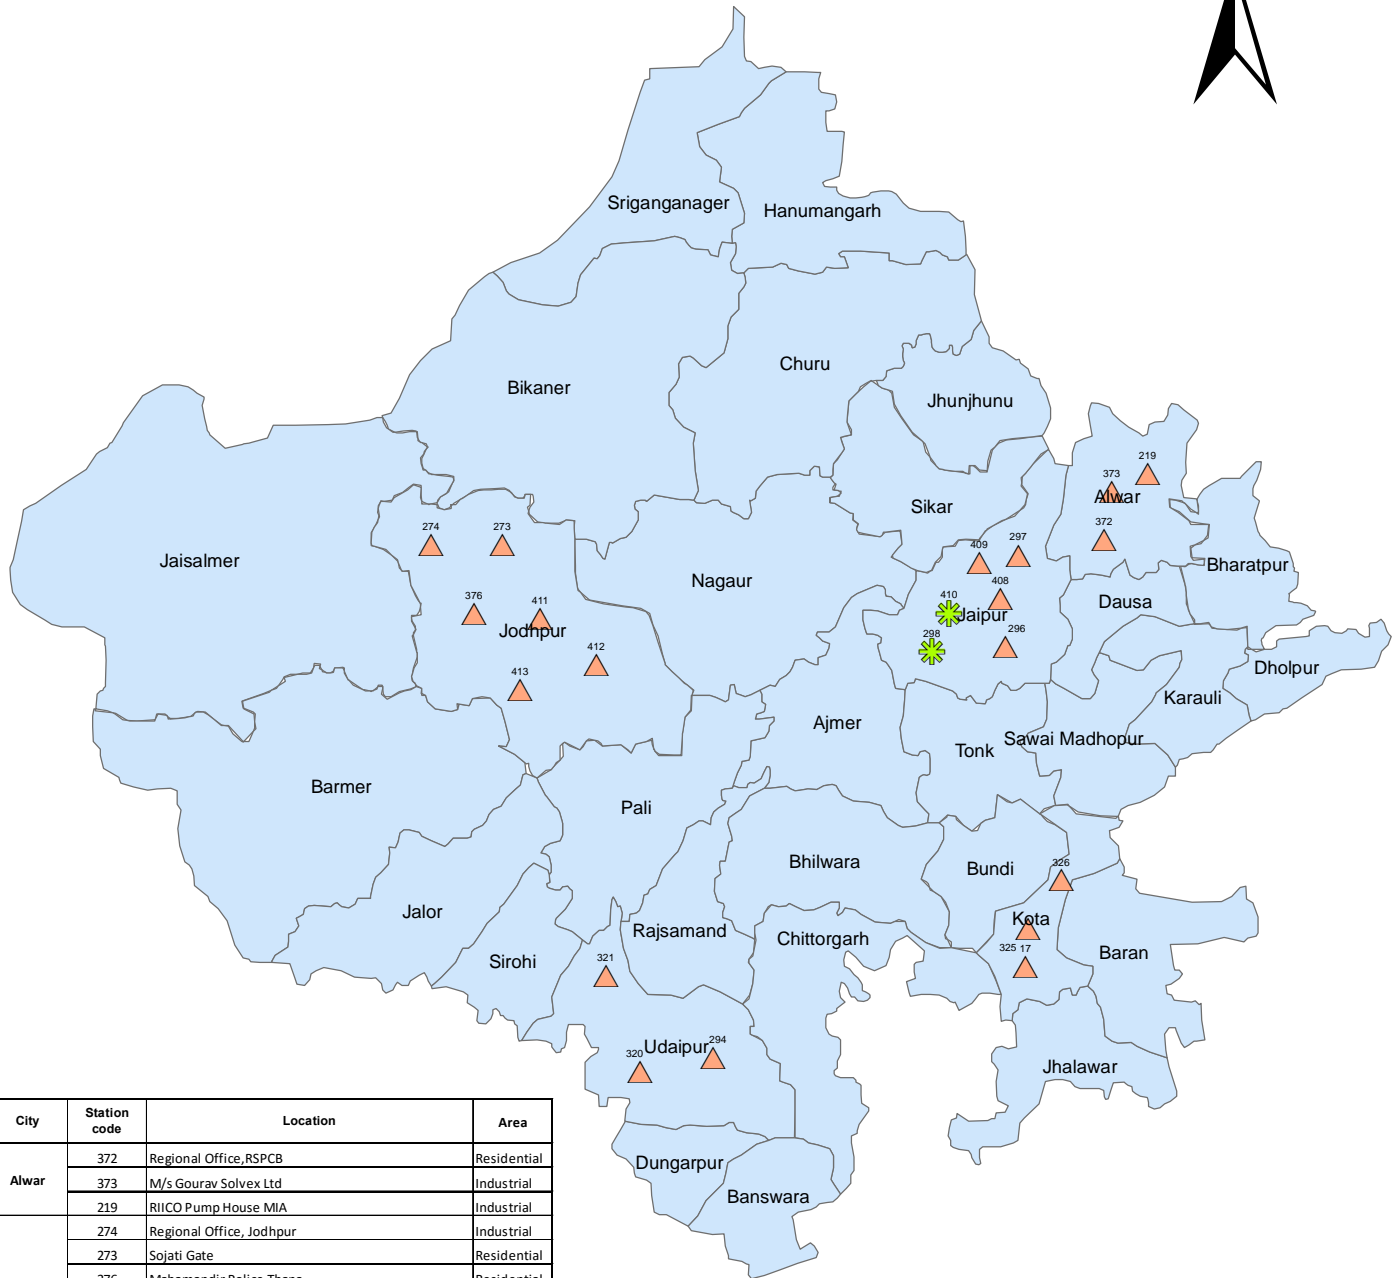

Status of NAMP Station (Rajasthan) Based on Air Quality Index Year 2011

City	Station code	Location	Area
Alwar	372	Regional Office, RSPCB	Residential
	373	M/s Gourav Solvex Ltd	Industrial
	219	RIICO Pump House MIA	Industrial
Jodhpur	274	Regional Office, Jodhpur	Industrial
	273	Sojati Gate	Residential
	376	Mahamandir Police Thana	Residential
	411	Housing Board	Residential
	413	DIC Office	Industrial
	412	Shastri Nagar	Residential
Udaipur	321	Regional Office MIA, Udaipur	Industrial
	320	Ambamata, Udaipur (Chandpur Satellite Hospital)	Residential
	294	Town Hall, Udaipur	Residential
Kota	17	Regional Office, Kota	Industrial
	325	M/s Samcore Glass Ltd	Industrial
	326	Municipal Corporation Building, Kota	Residential
Jaipur	298	RSPCB Office, Jhalana Doongari	Residential
	410	RIICO Office MIA, Jaipur	Industrial
	296	PHD Office, Ajmeri Gate	Residential
	408	Office of the District Educational Officer, Chandpole	Residential
	409	Regional Office North, RSPCB, 6/244 Vidyadhar Nagar	Residential
	297	VKIA, Jaipur (Road no.-6)	Industrial

AQI Based Pollution Categories

- ▲ Moderate
- ✱ Satisfactory