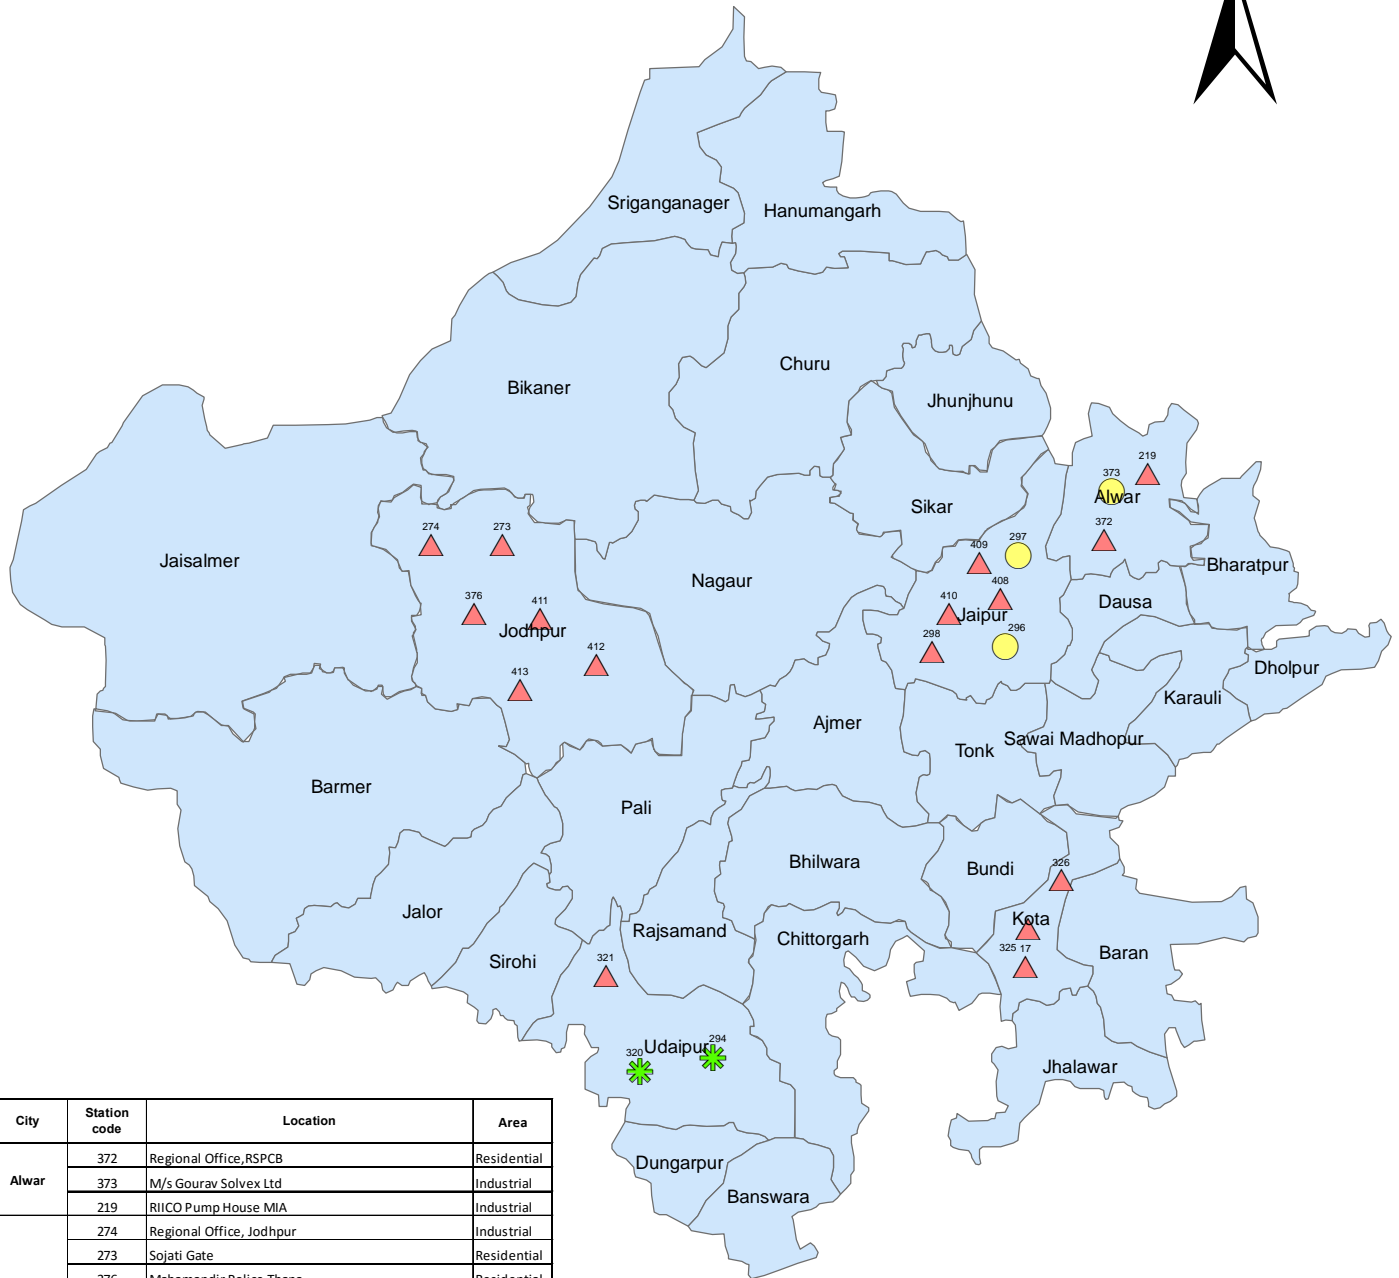

# Status of NAMP Station (Rajasthan) Based on Air Quality Index Year 2010

City	Station code	Location	Area
Alwar	372	Regional Office, RSPCB	Residential
	373	M/s Gourav Solvex Ltd	Industrial
	219	RIICO Pump House MIA	Industrial
Jodhpur	274	Regional Office, Jodhpur	Industrial
	273	Sojati Gate	Residential
	376	Mahamandir Police Thana	Residential
	411	Housing Board	Residential
	413	DIC Office	Industrial
	412	Shastri Nagar	Residential
Udaipur	321	Regional Office MIA, Udaipur	Industrial
	320	Ambamata, Udaipur (Chandpur Sattelite Hospital)	Residential
	294	Town Hall, Udaipur	Residential
Kota	17	Regional Office, Kota	Industrial
	325	M/s Samcore Glass Ltd	Industrial
	326	Municipal Corporation Building, Kota	Residential
Jaipur	298	RSPCB Office, Jhalana Doongari	Residential
	410	RIICO Office MIA, Jaipur	Industrial
	296	PHD Office, Ajmeri Gate	Residential
	408	Office of the District Educational Officer, Chandpole	Residential
	409	Regional Office North, RSPCB, 6/244 Vidyadhar Nagar	Residential
	297	VKIA, Jaipur (Road no.-6)	Industrial

## AQI Based Pollution Categories

- Moderate
- Poor
- Satisfactory

## AQI Based Pollution Categories

-  Satisfactory
-  Moderate
-  Poor

## AQI Based Pollution Categories

- ▲ Moderate
- Poor