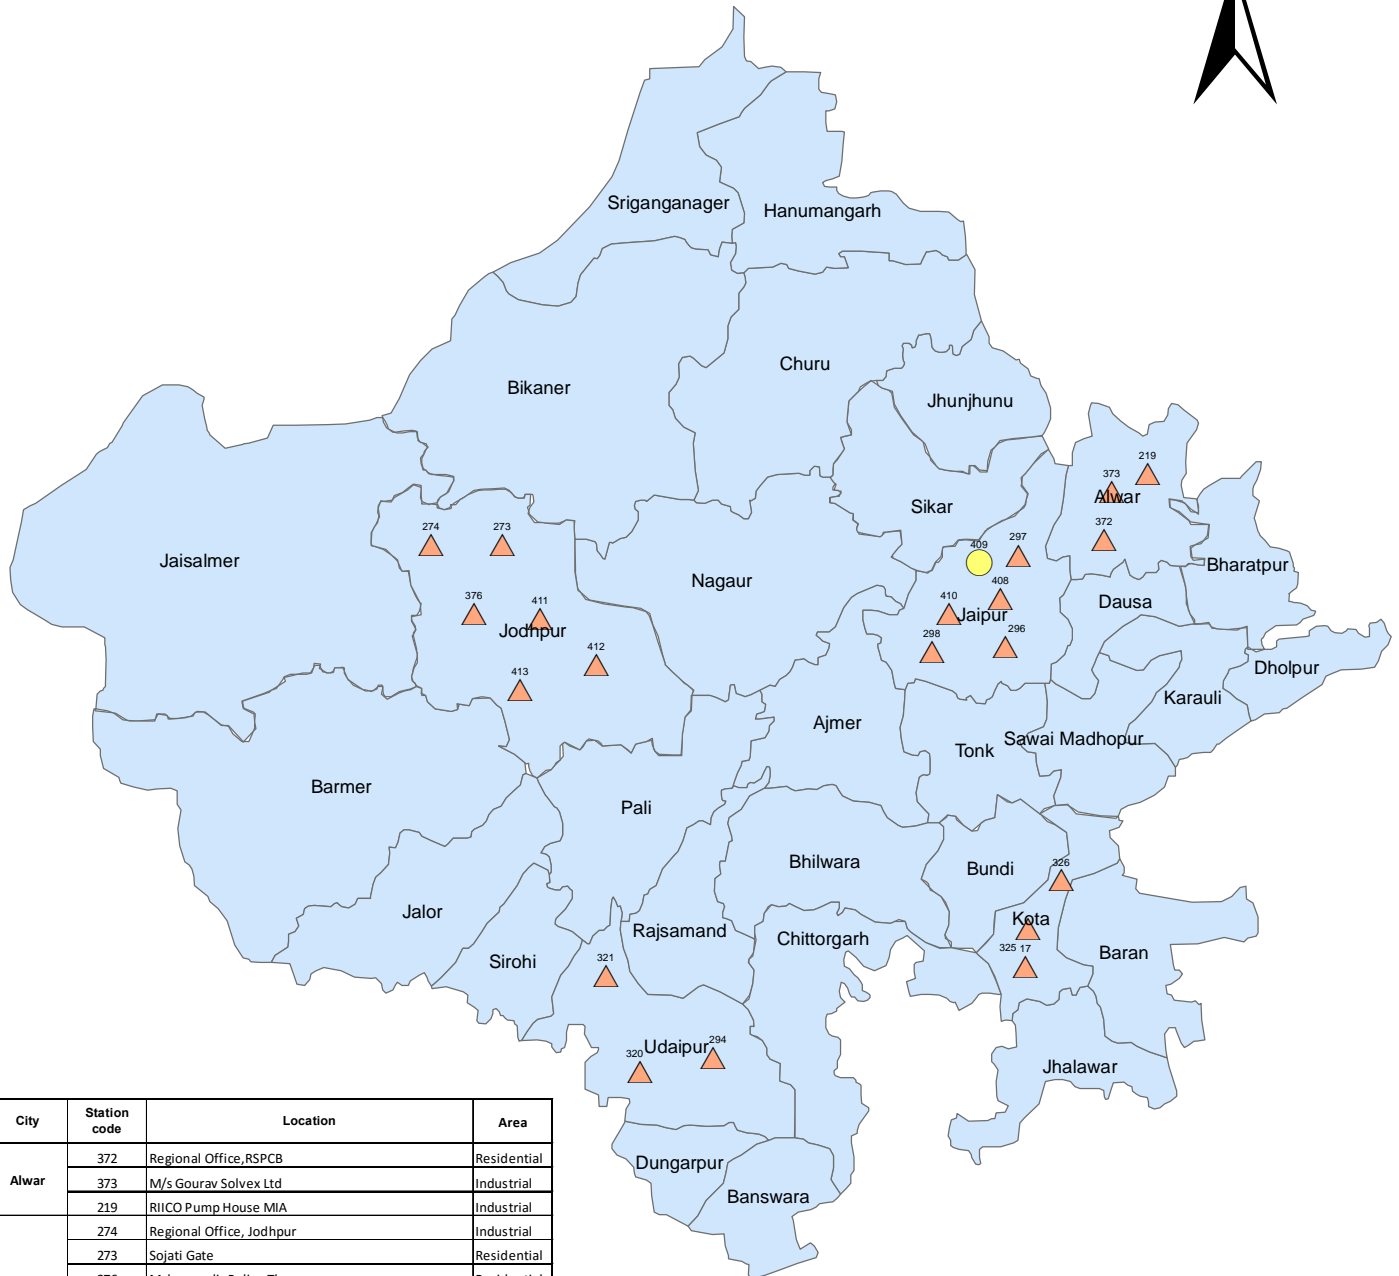

Status of NAMP Station (Rajasthan) Based on Air Quality Index Year 2012

City	Station code	Location	Area
Alwar	372	Regional Office, RSPCB	Residential
	373	M/s Gourav Solvex Ltd	Industrial
Jodhpur	219	RIICO Pump House MIA	Industrial
	274	Regional Office, Jodhpur	Industrial
	273	Sojati Gate	Residential
	376	Mahamandir Police Thana	Residential
	411	Housing Board	Residential
	413	DIC Office	Industrial
Udaipur	412	Shastri Nagar	Residential
	321	Regional Office MIA, Udaipur	Industrial
	320	Ambamata, Udaipur (Chandpur Sattelite Hospital)	Residential
Kota	294	Town Hall, Udaipur	Residential
	17	Regional Office, Kota	Industrial
	325	M/s Samcore Glass Ltd	Industrial
Jaipur	326	Municipal Corporation Building, Kota	Residential
	298	RSPCB Office, Jhalana Doongari	Residential
	410	RIICO Office MIA, Jaipur	Industrial
	296	PHD Office, Ajmeri Gate	Residential
	408	Office of the District Educational Officer, Chandpole	Residential
	409	Regional Office North, RSPCB, 6/244 Vidyadhar Nagar	Residential
	297	VKIA, Jaipur (Road no.-6)	Industrial

AQI Based Pollution Categories

- Moderate
- Poor