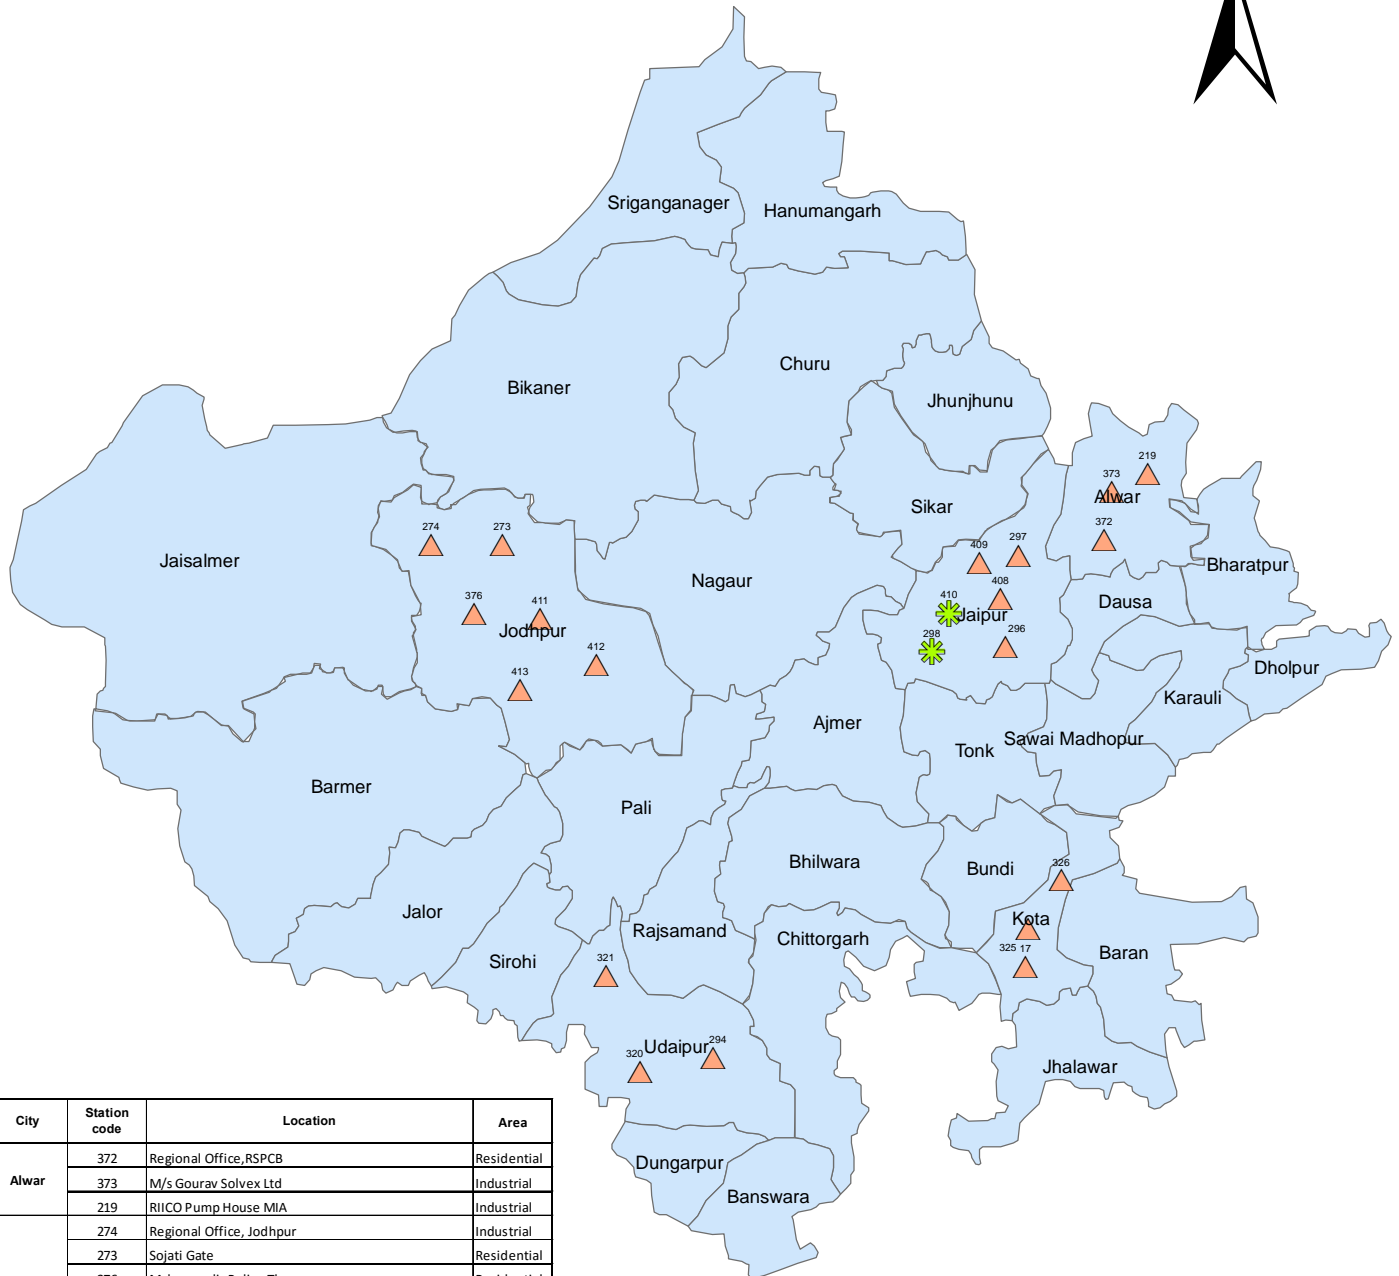

Status of NAMP Station (Rajasthan) Based on Air Quality Index Year 2011

City	Station code	Location	Area
Alwar	372	Regional Office, RSPCB	Residential
	373	M/s Gourav Solvex Ltd	Industrial
	219	RIICO Pump House MIA	Industrial
Jodhpur	274	Regional Office, Jodhpur	Industrial
	273	Sojati Gate	Residential
	376	Mahamandir Police Thana	Residential
	411	Housing Board	Residential
	413	DIC Office	Industrial
	412	Shastri Nagar	Residential
Udaipur	321	Regional Office MIA, Udaipur	Industrial
	320	Ambamata, Udaipur (Chandpur Sattelite Hospital)	Residential
	294	Town Hall, Udaipur	Residential
Kota	17	Regional Office, Kota	Industrial
	325	M/s Samcore Glass Ltd	Industrial
	326	Municipal Corporation Building, Kota	Residential
Jaipur	298	RSPCB Office, Jhalana Doongari	Residential
	410	RIICO Office MIA, Jaipur	Industrial
	296	PHD Office, Ajmeri Gate	Residential
	408	Office of the District Educational Officer, Chandpole	Residential
	409	Regional Office North, RSPCB, 6/244 Vidyadhar Nagar	Residential
	297	VKIA, Jaipur (Road no.-6)	Industrial

AQI Based Pollution Categories

- Moderate
- Satisfactory