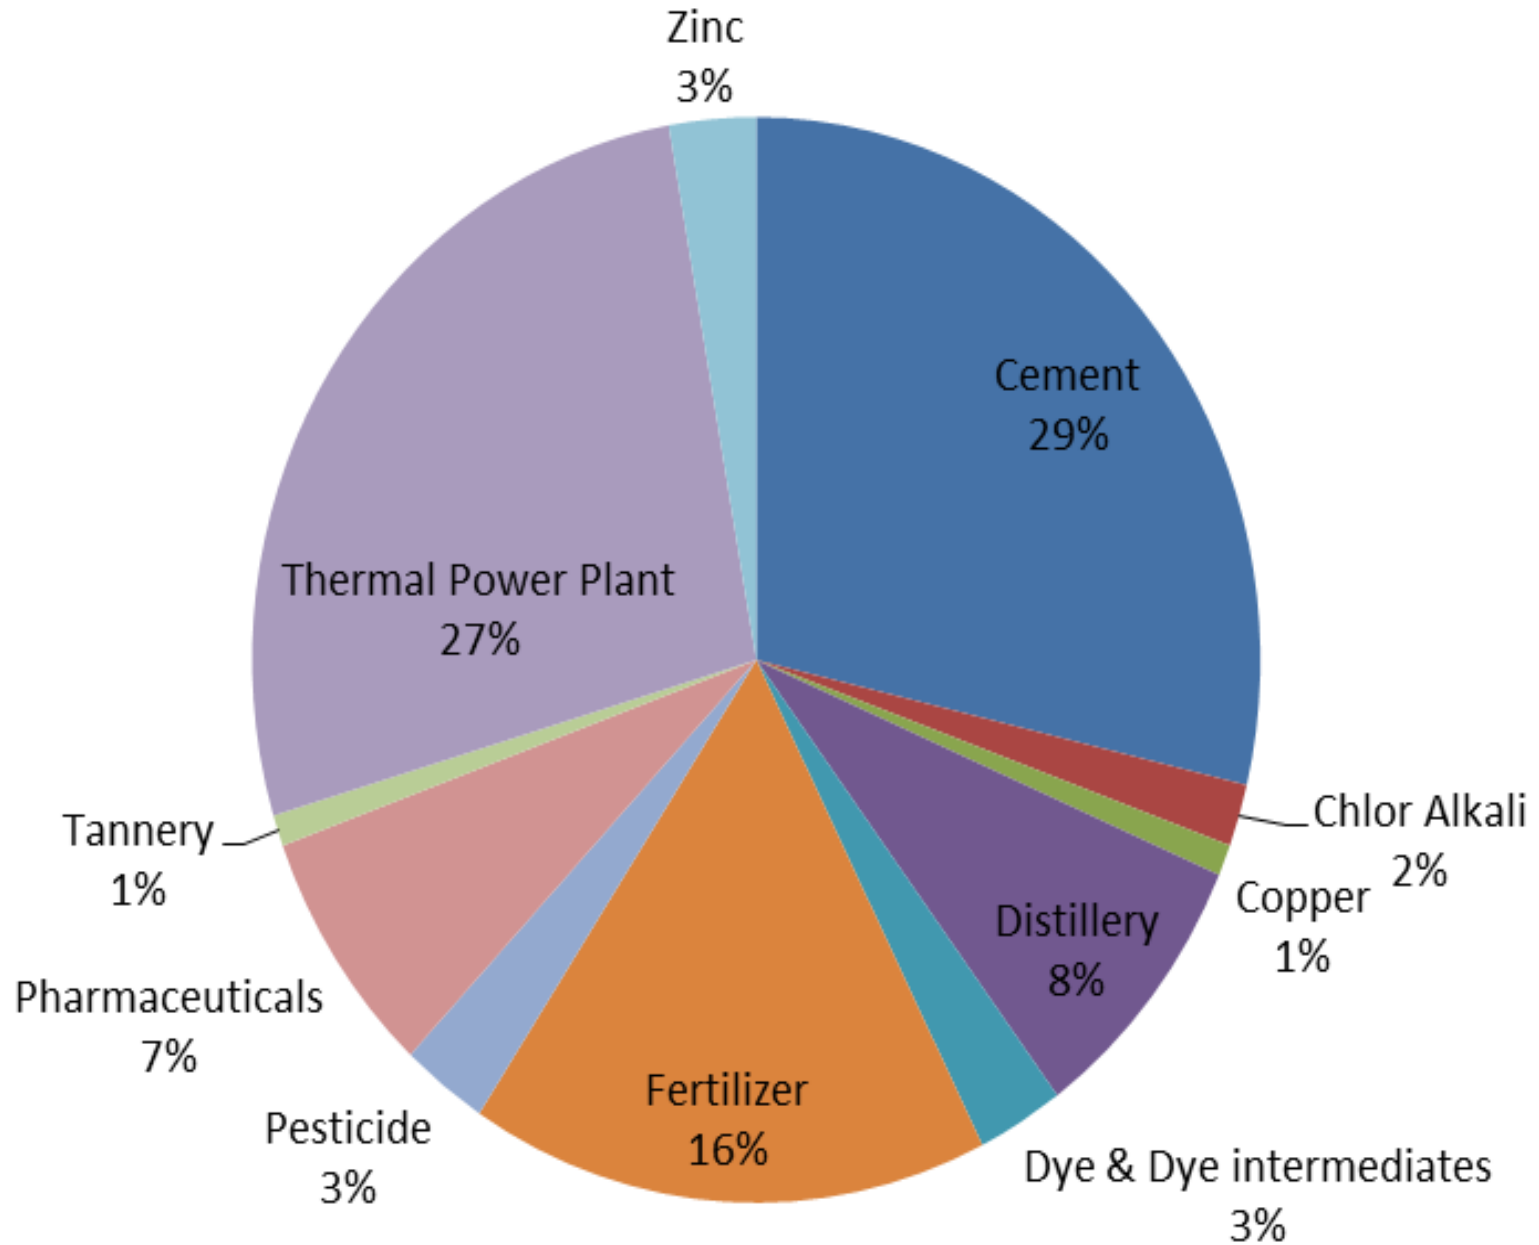

# Number of 17 Categories industries in Rajasthan

Region	Name	City/ Town	Category	Address
Jaipur	Grasim Industries (Ultratech cement Ltd)	Kotputli	Cement	Grasim Industries, Kotputli, Distt:Jaipur
Jaipur	Shree Cement Ltd.Unit-I&II	Beawar	Cement	Unit I & II Bangur Nagar, Beawer- 305901
Jaipur	Lords Chloro Alkali Ltd.	Alwar	Chlor-Alkali	SP-460, Matsya Industrial Area, Alwar
Jaipur	Hindustan Copper Ltd.	Jhunjhunu	Copper	HCL, Khetri, Distt: Jhunjhunu- 333504
Jaipur	Agribiotech Private Limited	Sikar	Distillery	Khatushyamji Industrial Complex, Reenus, Distt: Sikar
Jaipur	Globus Agronics Ltd.	Alwar	Distillery	Village- Goonti, Tehsil- Behror Distt: Alwar
Jaipur	H.S.B. Agro India (P) Ltd.	Sikar	Distillery	SP-67, Shri Khatushyamji Industrail Complex, Ringus, Shri Madhoupur, Distt: Sikar
Jaipur	Pernod Ricard India Pvt Ltd	Korod	Distillery	Village- Karod, Tehsil - Behror, Distt: Alwar
Jaipur	United Sprits Ltd.	Alwar	Distillery	Plot No: 201, MIA, Alwar
Jaipur	Vintage Distilleries Ltd.	Alwar	Distillery	Vintage Distilleries Ltd MIA, Alwar
Jaipur	Ambey Laboratory (P) Ltd.	Alwar	Pesticides	SP- 1-5, Satanala Industrial Area, Tehsil-Bearor Distt: Alwar
Jaipur	Insecticides India Ltd.	Bhiwadi	Pesticides	E-442, RIA, Chopanki , Bhiwadi Distt: Alwar
Jaipur	Asiatic Drugs & Pharmaceuticals Pvt. Ltd	Bhiwadi	Pharmaceuticals	Plot No: C-826, RIA, Bhiwadi Distt: Alwar
Jaipur	Cachet Pharmaceuticals Ltd.	Bhiwadi	Pharmaceuticals	Plot No: C-582, RIA, Bhiwadi Distt: Alwar
Jaipur	Raj. Antibiotic	Bhiwadi	Pharmaceuticals	Plot No: A- 619, Phase-I, Bhiwadi Distt: Alwar
Jaipur	Sunil Synchem Ltd.	Alwar	Pharmaceuticals	Old Industrial Area, Alwar
Jaipur	Dholpur Gas TPP (RRVUN)	Dholpur	Thermal Power Plant	Dholpur Gas TPP, Dholpur
Jaipur	Dalas Phramaceuticals Ltd.	Bhiwadi	Pharmaceuticals	Bhiwadi, Distt: Alwar
Jaipur	Kalptaru Power Transmission Pvt. Ltd.	Tonk	Thermal Power Plant	Village- Khatoli, Tehsil- Unaria Distt: Tonk
Jaipur	SRF Ltd.	Alwar	Thermal Power Plant	Jhiwana, Alwar
Jaipur	Hindusthan Copper Ltd.	Khetri	Thermal Power Plant	Khetri Distt: Jhunjhunu- 333504