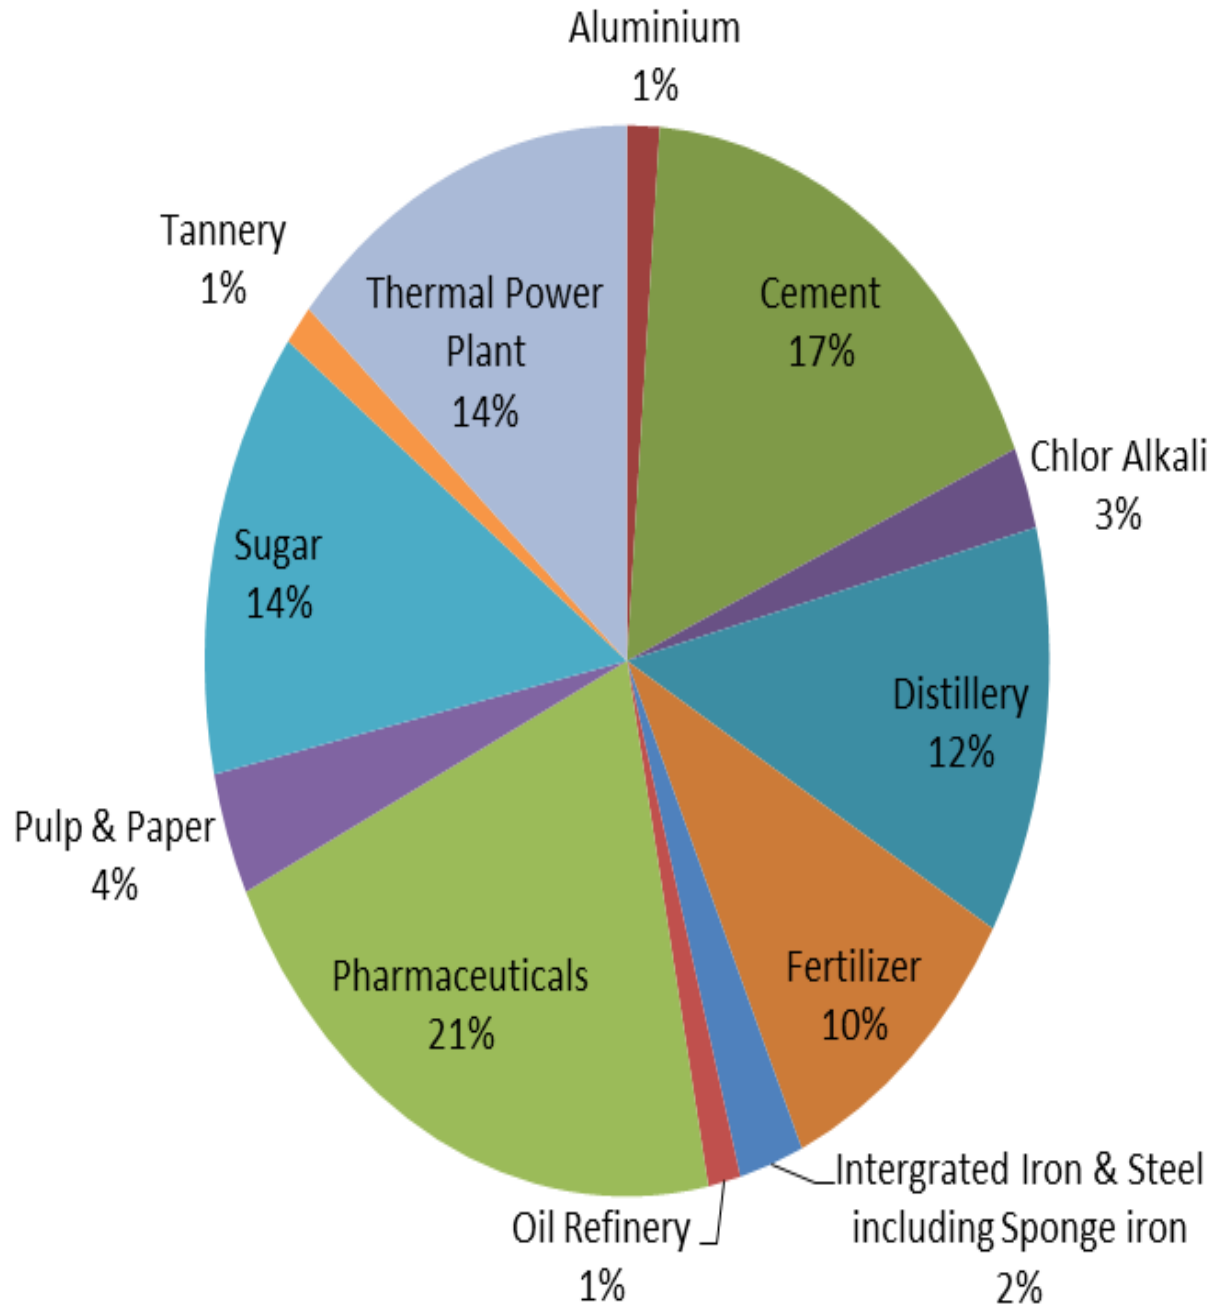

# Number of 17 Categories industries in MadhyaPradesh

RO Office	Name	City/ Town	Category	Address
Bhopal	Som Distilleries Pvt Ltd	Raisen	Distillery	Som Distilleries Pvt Ltd, Sehatganj, Raisen
Bhopal	Lupin Laboratories Ltd. (unit-9)	Mandideep	Pharmaceuticals	Lupin Laboratories Ltd, Mandideep, Dist. Raisen
Bhopal	Lupin Laboratories Ltd. (unit-13)	Mandideep	Pharmaceuticals	Lupin Laboratories Ltd, Mandideep, Dist. Raisen
Bhopal	Vista Organics	Mandideep	Pharmaceuticals	Vishta Organics, Mandideep, Dist. Raisen
Bhopal	Security Paper Mill	Hoshangabad	Pulp & Paper	Security Paper Mill, Hoshangabad
Bhopal	Nikhil Sugar Ltd	Hoshangabad	Sugar	Nikhil Sugar Ltd, Barangi, Khinkia, Harda
Bhopal	Ramdev Sugar Pvt. Ltd.	Hoshangabad	Sugar	Ramdev Sugar Pvt Ltd, Bankhedi, Hoshangabad
Bhopal	Satpura Thermal Power Station	Sarni	Thermal Power Plant	Satpura Thermal Power Station, Sarni Distt: Betul. Unit-II & I
Bhopal	Vardhaman Fabrics (CTTP-24MW)	Budni	Thermal Power Plant	Pillikarar, Talpura, Rehti Road, Tehsil Budni Distt: Sehore
Bhopal	Vardhaman Fabrics (textile unit)	Budni	Textile	Pillikarar, Talpura, Rehti Road, Tehsil Budni Distt: Sehore
Bhopal	Vardhaman Yarn (unit-5)	Mandideep	Textile	Plot no. A1-A6, Industrial Area, Phase-II, Satlapur, Mandideep-462046, Dist. Raisen
Bhopal	Trident Limited	Budni	Textile	Hoshgabad Road, Budni, Distt: Sehore - 466445
Bhopal	Trident Corporation Ltd.	Budni	Textile	Hoshgabad Road, Budni, Distt: Sehore - 466445
Bhopal	Aristo Pharmaceuticals Pvt. Ltd.	Mandideep	Pharmaceuticals	Plot No: -208, Industrial Area, Mandideep Distt: Raisen -462046
Bhopal	G. K. Chemicals Ltd.	Deewanganj	Fertilizer	Deewanganj, Bhopal
Bhopal	Shree ji Sugar & Power Ltd.	Suhagpur	Sugar	Suhagpur Distt: Betul Near Betul Bazar
Bhopal	Bhasker Denim	Mandideep	Textile	Mandideep Distt: Raisen - 462046
Bhopal	Yohana Paints	Mandideep	Paints & Chemicals	Mandideep
Bhopal	HEG Ltd.	Mandideep	Carbon	Mandideep Distt: Raisen - 462046
Chhindwara	Raymond Ltd	Boregaon	Textile	B-1, Boregaon Industrial growth Centre, Boregaon, Tehsil: Saunsar Distt: Chhindwada
Chhindwara	Raymond Ltd	Boregaon	Thermal Power Plant	B-1, Boregaon Industrial growth Centre, Boregaon, Tehsil: Saunsar Distt: Chhindwada