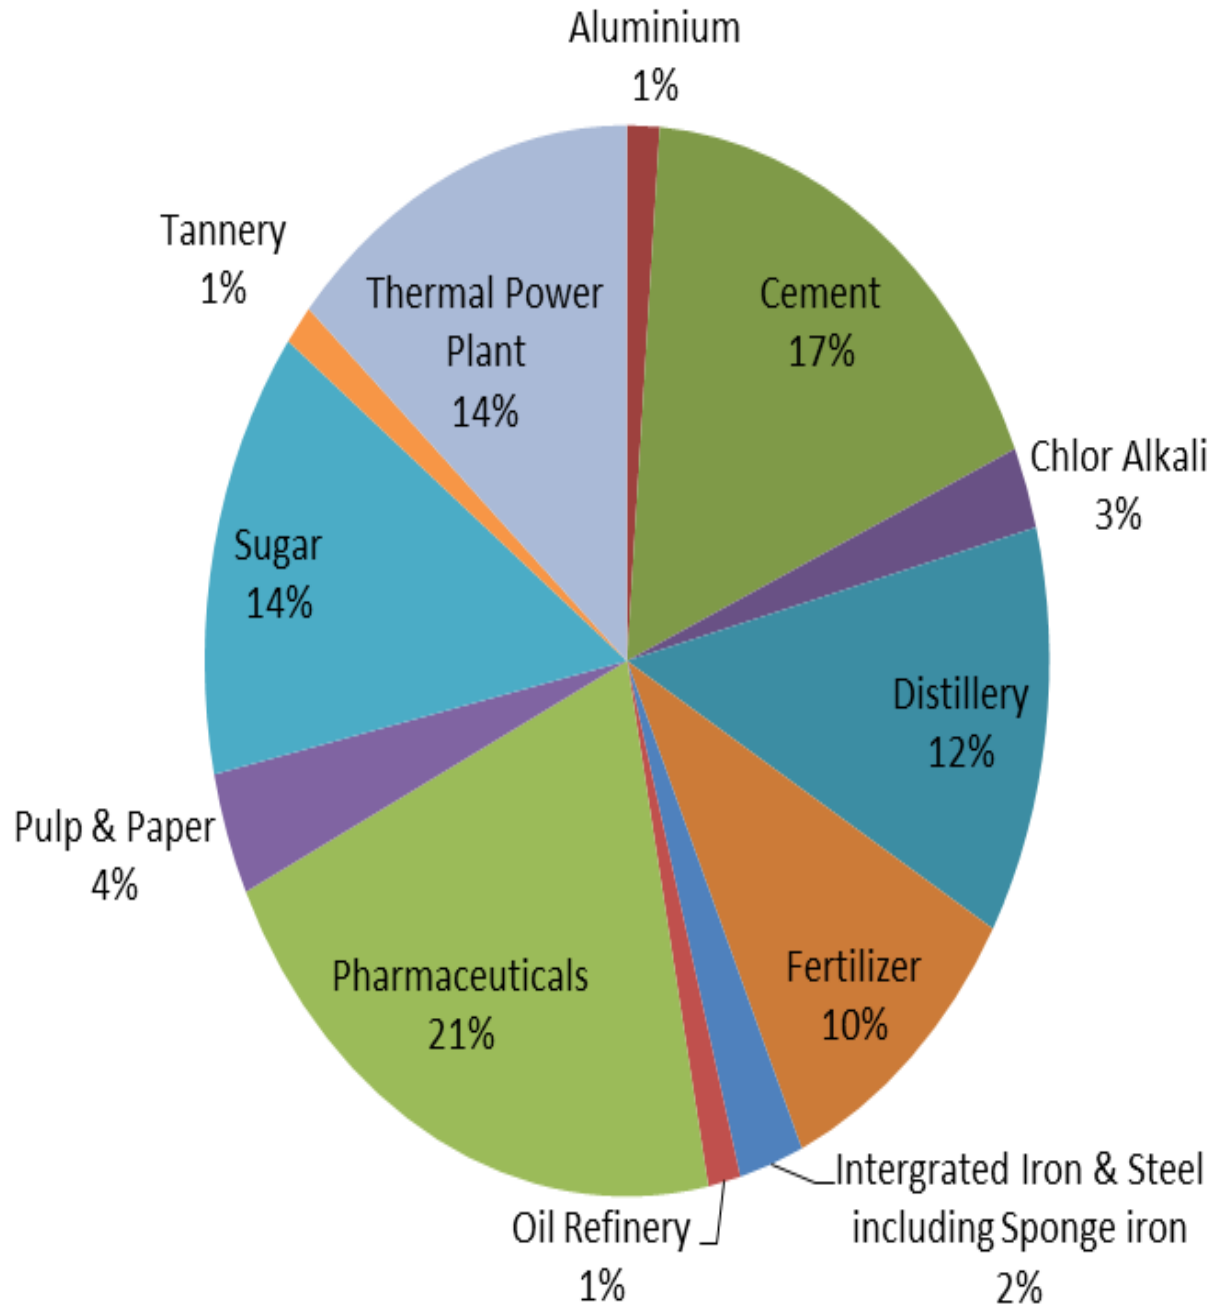

Number of 17 Categories industries in MadhyaPradesh

RO Office	Name	City/ Town	Category	Address
Bhopal	Som Distilleries Pvt Ltd	Raisen	Distillery	Som Distilleries Pvt Ltd, Sehatganj, Raisen
Bhopal	Lupin Laboratories Ltd. (unit-9)	Mandideep	Pharmaceuticals	Lupin Laboratories Ltd, Mandideep, Dist. Raisen
Bhopal	Lupin Laboratories Ltd. (unit-13)	Mandideep	Pharmaceuticals	Lupin Laboratories Ltd, Mandideep, Dist. Raisen
Bhopal	Vista Organics	Mandideep	Pharmaceuticals	Vishta Organics, Mandideep, Dist. Raisen
Bhopal	Security Paper Mill	Hoshangabad	Pulp & Paper	Security Paper Mill, Hoshangabad
Bhopal	Nikhil Sugar Ltd	Hoshangabad	Sugar	Nikhil Sugar Ltd, Barangi, Khinkia, Harda
Bhopal	Ramdev Sugar Pvt. Ltd.	Hoshangabad	Sugar	Ramdev Sugar Pvt Ltd, Bankhedi, Hoshangabad
Bhopal	Satpura Thermal Power Station	Sarni	Thermal Power Plant	Satpura Thermal Power Station, Sarni Distt: Betul. Unit-II & I
Bhopal	Vardhaman Fabrics (CTTP-24MW)	Budni	Thermal Power Plant	Pillikarar, Talpura, Rehti Road, Tehsil Budni Distt: Sehore
Bhopal	Vardhaman Fabrics (textile unit)	Budni	Textile	Pillikarar, Talpura, Rehti Road, Tehsil Budni Distt: Sehore
Bhopal	Vardhaman Yarn (unit-5)	Mandideep	Textile	Plot no. A1-A6, Industrial Area, Phase-II, Satlapur, Mandideep-462046, Dist. Raisen
Bhopal	Trident Limited	Budni	Textile	Hoshgabad Road, Budni, Distt: Sehore - 466445
Bhopal	Trident Corporation Ltd.	Budni	Textile	Hoshgabad Road, Budni, Distt: Sehore - 466445
Bhopal	Aristo Pharmaceuticals Pvt. Ltd.	Mandideep	Pharmaceuticals	Plot No: -208, Industrial Area, Mandideep Distt: Raisen -462046
Bhopal	G. K. Chemicals Ltd.	Deewanganj	Fertilizer	Deewanganj, Bhopal
Bhopal	Shree ji Sugar & Power Ltd.	Suhagpur	Sugar	Suhagpur Distt: Betul Near Betul Bazar
Bhopal	Bhasker Denim	Mandideep	Textile	Mandideep Distt: Raisen - 462046
Bhopal	Yohana Paints	Mandideep	Paints & Chemicals	Mandideep
Bhopal	HEG Ltd.	Mandideep	Carbon	Mandideep Distt: Raisen - 462046
Chhindwara	Raymond Ltd	Boregaon	Textile	B-1, Boregaon Industrial growth Centre, Boregaon, Tehsil: Saunsar Distt: Chhindwada
Chhindwara	Raymond Ltd	Boregaon	Thermal Power Plant	B-1, Boregaon Industrial growth Centre, Boregaon, Tehsil: Saunsar Distt: Chhindwada