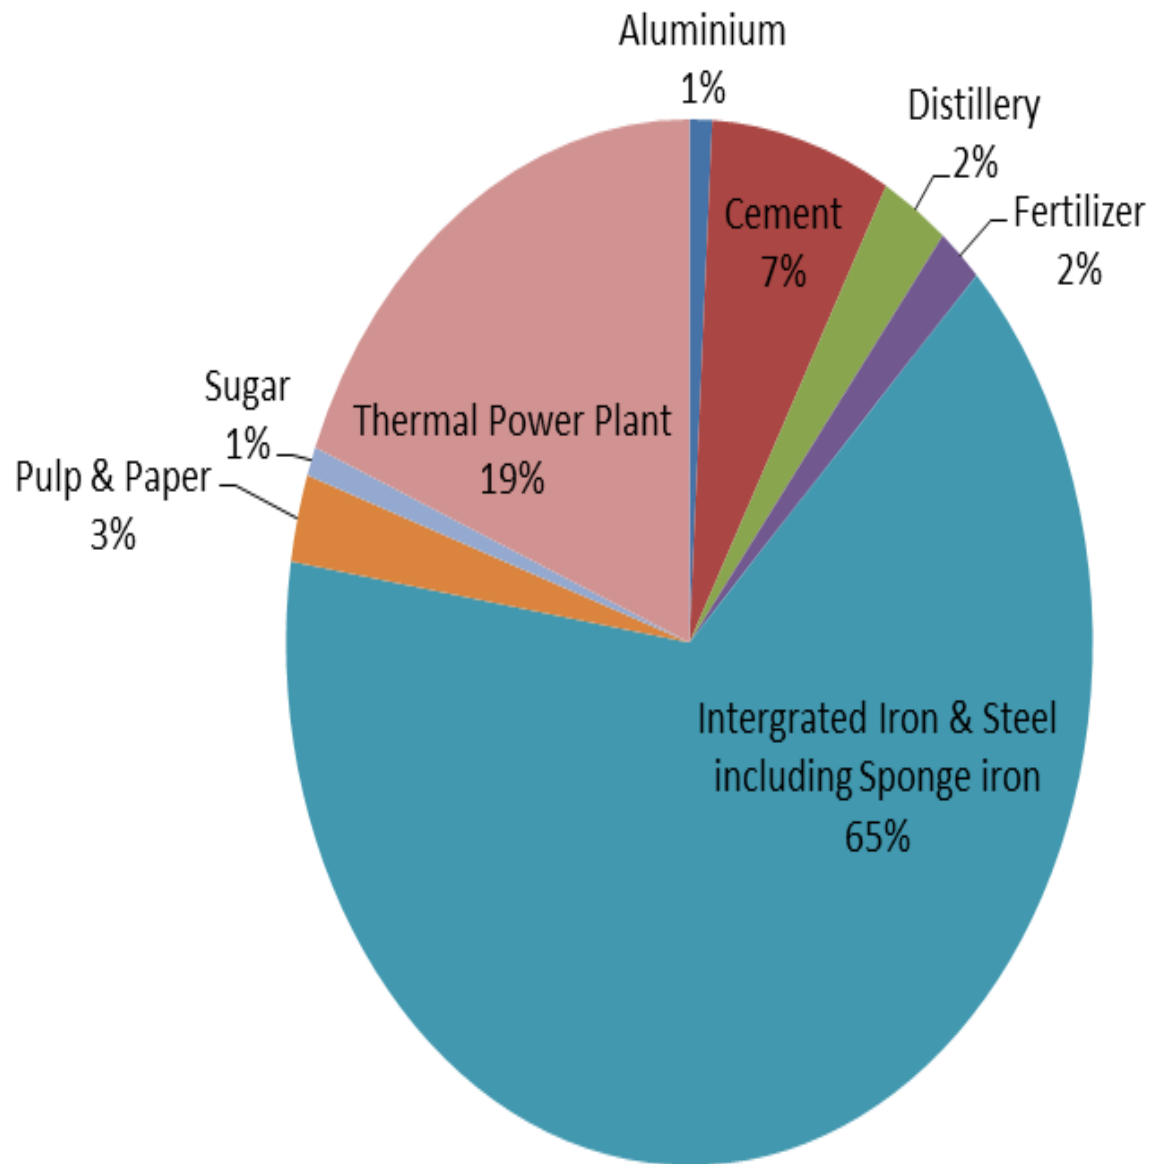

Number of 17 Categories Industries in Chattisgarh

Region	Name	City/ Town	Category	Address
Bilaspur	Bharat Aluminium Company	Korba	Aluminium	Bharat Aluminium Company, Korba
Bilaspur	Lafarge India (P) Ltd.	Bilaspur	Cement	Arasmeta Cement Plant, PO Gopalnagar, Dist Janjgir - Champ-495663
Bilaspur	Bhatia Wines Marchant Pvt. Ltd.	Bilaspur	Distillery	Village - Dhuma PO_ Sargaon, Bilaspur
Bilaspur	Welcome Distilleries (P) Ltd.	Bilaspur	Distillery	Village - charkabhandha, Distt: Bilaspur
Bilaspur	BEC Fertilisers	Bilaspur	Fertilizer	Sectos - A, Sirgitti Industrail Area, Bilaspur- 495004
Bilaspur	Nova Iron & Steel	Bilaspur	Iron & Steel	Sector - A , Sirgitti Industrial Area, Bilaspur- 495004
Bilaspur	Prakash Industries Ltd.	Champa	Iron & Steel	Champa Distt: Bilaspur
Bilaspur	Kanoi Paper Mill	Bilaspur	Pulp & Paper	Bilaspur
Bilaspur	Madhya Bharat Paper Mill	Bilaspur	Pulp & Paper	Village- Birghani Distt: Janjgir, Champa- 495671
Bilaspur	NTPC (Unit 4 & 5)	Bilaspur	Thermal Power Plant	Sipat Distt: Bilaspur
Bilaspur	CSEB (East)	Korba	Thermal Power Plant	Korba
Bilaspur	CSEB (West)	Korba	Thermal Power Plant	Korba
Bilaspur	LANCO Power Project	Korba	Thermal Power Plant	Korba
Bilaspur	NTPC	Korba	Thermal Power Plant	Korba
Bilaspur	Aryan Coal Benefication Pvt. Ltd.	Korba	Spong & Iron	Village: Chakabuda, Korba
Bilaspur	Mangal Spong & Iron Ltd.	Bilha	Spong & Iron	At Po: Bilha, Bilaspur
Bilaspur	Phil Ispat Pvt. Ltd.	Bilaspur	Spong & Iron	Village: Dighora Chota, Medhpar, Bilaspur