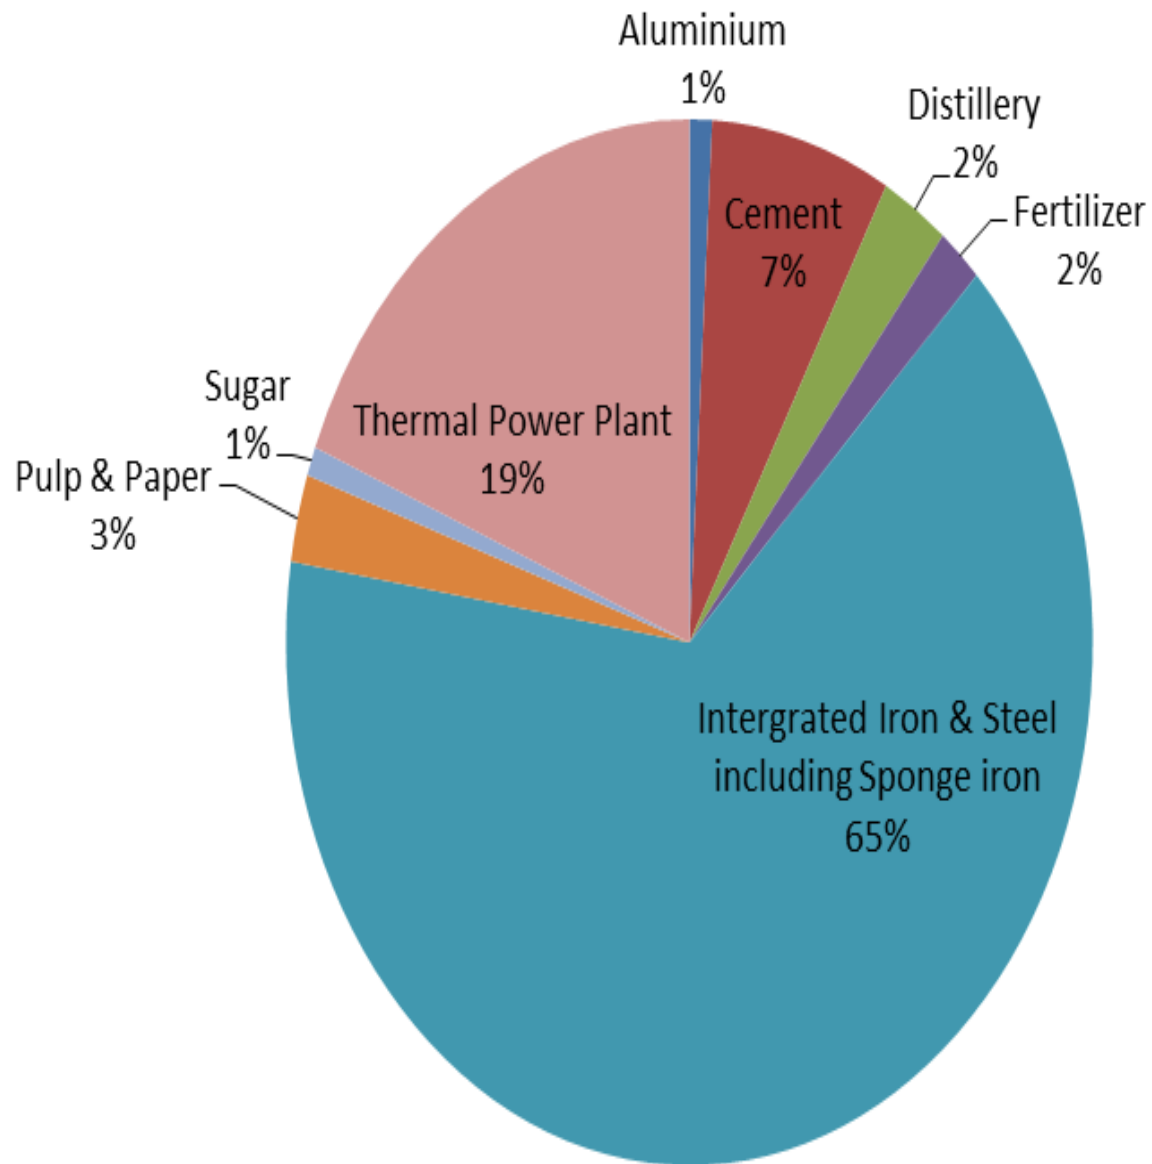

Number of 17 Categories Industries in Chattisgarh

| Region | Name | City/ Town | Category | Address |
|----------|-----------------------------------|------------|---------------------|---|
| Bilaspur | Bharat Aluminium Company | Korba | Aluminium | Bharat Aluminium Company, Korba |
| Bilaspur | Lafarge India (P) Ltd. | Bilaspur | Cement | Arasmeta Cement Plant, PO Gopalnagar, Dist Janjgir - Champ-495663 |
| Bilaspur | Bhatia Wines Marchant Pvt. Ltd. | Bilaspur | Distillery | Village - Dhuma PO_ Sargaon, Bilaspur |
| Bilaspur | Welcome Distilleries (P) Ltd. | Bilaspur | Distillery | Village - charkabhandha, Distt: Bilaspur |
| Bilaspur | BEC Fertilisers | Bilaspur | Fertilizer | Sectos - A, Sirgitti Industrail Area, Bilaspur- 495004 |
| Bilaspur | Nova Iron & Steel | Bilaspur | Iron & Steel | Sector - A , Sirgitti Industrial Area, Bilaspur- 495004 |
| Bilaspur | Prakash Industries Ltd. | Champa | Iron & Steel | Champa Distt: Bilaspur |
| Bilaspur | Kanoi Paper Mill | Bilaspur | Pulp & Paper | Bilaspur |
| Bilaspur | Madhya Bharat Paper Mill | Bilaspur | Pulp & Paper | Village- Birghani Distt: Janjgir, Champa- 495671 |
| Bilaspur | NTPC (Unit 4 & 5) | Bilaspur | Thermal Power Plant | Sipat Distt: Bilaspur |
| Bilaspur | CSEB (East) | Korba | Thermal Power Plant | Korba |
| Bilaspur | CSEB (West) | Korba | Thermal Power Plant | Korba |
| Bilaspur | LANCO Power Project | Korba | Thermal Power Plant | Korba |
| Bilaspur | NTPC | Korba | Thermal Power Plant | Korba |
| Bilaspur | Aryan Coal Benefication Pvt. Ltd. | Korba | Spong & Iron | Village: Chakabuda, Korba |
| Bilaspur | Mangal Spong & Iron Ltd. | Bilha | Spong & Iron | At Po: Bilha, Bilaspur |
| Bilaspur | Phil Ispat Pvt. Ltd. | Bilaspur | Spong & Iron | Village: Dighora Chota, Medhpar, Bilaspur |